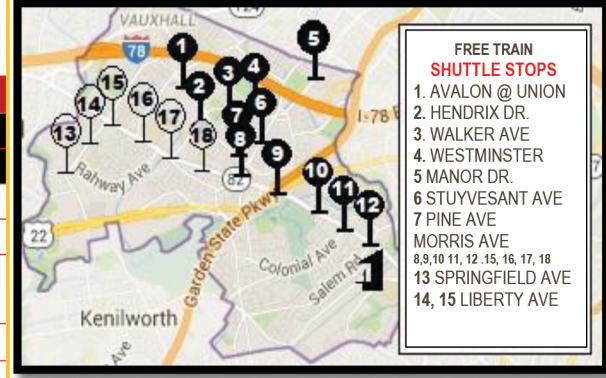

TO TRAIN STATION

SHUTTLE TO TRAIN STATION		A	B
A.M.			
PICK UP LOCATIONS	Time	Time	
Avalon @Union (Vauxhall Rd)	6:00 AM	6:58 AM	
Hendrix/Firethorn	6:05 AM	7:00 AM	
Walker/Hillside Ave.	6:12 AM	7:07 AM	
Manor/Westminster	6:14 AM	7:09 AM	
Stuyvesant Ave	6:16 AM	7:11 AM	
Morris Ave (DD)	6:20 AM	7:15 AM	
Casino Parking Lot	6:23 AM	7:19 AM	
Summit Ct	6:28 AM	7:30 AM	
ARRIVE AT STATION	6:32 AM	7:35 AM	
Train departs station	6:34 AM	7:42 AM	

FROM TRAIN STATION

SHUTTLE FROM STATION		C	D	E
A.M.				
TRAIN ARRIVES AT STATION		7:17 AM	8:09 AM	9:15 AM
SHUTTLE DEPART STATION		7:30 AM	8:11 AM	9:20 AM
MORRIS AVE.		7:42 AM	8:16 AM	9:25 AM
CASINO LOT		7:45 AM	8:19 AM	9:27 AM
COLUMBUS PARK Across from DD on Morris Ave		7:47 AM	8:21 AM	9:29 AM
MORRIS AVE.		7:55 AM	8:27 AM	9:35 AM
LIBERTY AVE		7:59 AM	8:29 AM	9:38 AM
RAHWAY AVE		8:00 AM	8:31 AM	9:40 AM

SHUTTLE STOP MAP:

QUICK Link

One run daily

4:43 PM

Daily thru MORRIS AVENUE ONLY

TO TRAIN STATION

COURTESY SHUTTLE TO TRAIN STATION		1	2
P.M.			
PICK UP LOCATIONS	Time	Time	
Rahway Ave.	4:30 PM	5:30 PM	
Morris Ave.	4:35 PM	5:34 PM	
Morris Ave (DD)	4:37 PM	5:38 PM	
Casino Parking Lot	4:39 PM	5:39 PM	
Morris Ave.	4:41 PM	5:44 PM	
ARRIVE AT STATION	4:45 PM	5:50 PM	
Train depart station	4:47 PM	5:57 PM	

FROM TRAIN STATION

COURTESY SHUTTLE TO TRAIN STATION		3	4
P.M.			
TRAIN ARRIVES AT STATION		5:53 PM	6:39 PM
SHUTTLE DEPART STATION		5:55 PM	6:39 PM
MORRIS AVE.		5:58 PM	6:43 PM
CASINO LOT		6:02 PM	6:45 PM
COLUMBUS PARK Across from DD on Morris Ave		6:05 PM	6:47 PM
STUYVESANT AVE		6:10 PM	6:50 PM
HENDRIX/FIRETHORN		6:13 PM	6:53 PM
WALKER/HILLSIDE		6:15 PM	6:56 PM
MANOR/WESTMINSTER		6:17 PM	6:59 PM
VAUXHALL ROAD		6:25 PM	6:56 PM

This service is FREE of charge to Township of Union Residents Exclusively operated by the Township

UNION NEIGHBORHOODS:

- **Five Points**, area around the junction of Galloping Hill Road, Chestnut Street, Salem Road, Delaware Avenue, Walton Avenue, and Tucker Avenue.
- **Brookside Heights** (Curreyville), west of Vauxhall Road.
- **Vauxhall**, area of Union north of I-78 and west of Stuyvesant Avenue, with its own ZIP code 07088.
- **Union Center**, area around the intersection of Morris and Stuyvesant Avenues.
- **Putnam Ridge**, a section between Suburban Road, Morris Avenue, Twin Oaks Road, and Colonial Avenue.
- **Putnam Manor**, an historic section between Colonial Avenue and Salem Road.
- **Orchard Park**
- **Parkside Manor**, a three-road section off Union Terrace, featured in the movie *She Devil* with Roseanne Barr.
- **Larchmont Estates**, area bordered by Larchmont Reservation (NW and NE edges), Morris Avenue (SW), Liberty Avenue (SE), and Joe Collins Park/Larchmont Reservation (NE edge).
- **Green Lane**, new community between Kean University and Union Station.
- **Fairway Drive**, community bordering the Galloping Hill Golf Course.

THE RESIDENT'S COURTESY TRAIN SHUTTLE IS PROVIDED FREE OF CHARGE TO RESIDENTS AND VISITORS BY THE TOWNSHIP OF UNION TOWNSHIP'S COMMITTEE. THIS SERVICE IS EXCLUSIVELY OWNED AND OPERATED BY THE TOWNSHIP OF UNION INDEPENDENT FROM NEW JERSEY TRANSIT AND OPERATES MONDAY THRU FRIDAY EXCEPT LEGAL HOLIDAYS. **FOR MORE INFORMATION, CONTACT CARLOS AT 908.347.5399.** TRAIN ARRIVALS AND DEPARTURE ARE SUBJECT TO CHANGE WITHOUT NOTICE BY NEW JERSEY TRANSIT.

VISIT OUR TOWNSHIP WEBSITE AT WWW.UNIONTOWNSHIP.COM