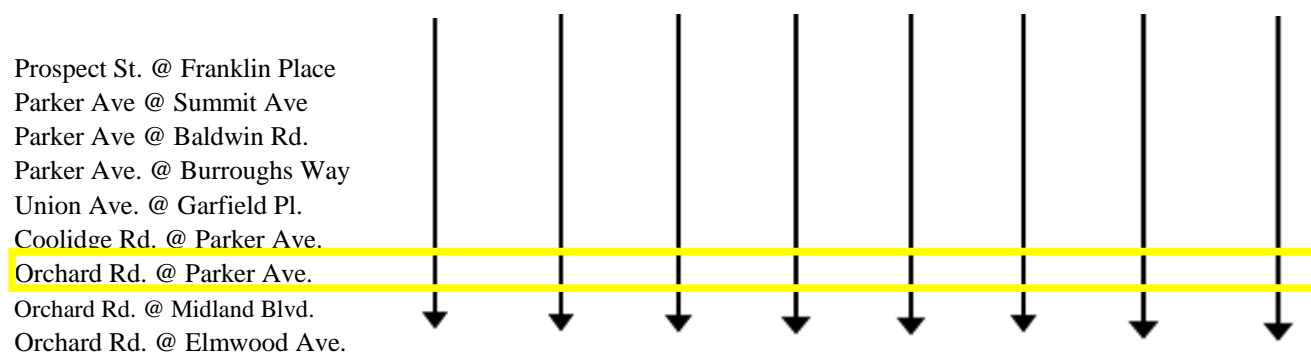

PARKER JITNEY SCHEDULE

MORNING DEPARTURE SCHEDULE

Location	Time	Time	Time	Time	Time	Time
Orchard Rd. @ Elmwood Ave.	5:58	6:41	7:07	7:38	8:11	8:44
Orchard Rd. @ Midland Blvd.	5:59	6:42	7:08	7:39	8:14	8:45
Orchard Rd. @ Parker Ave.	6:00	6:43	7:09	7:40	8:15	8:46
Coolidge Rd. @ Parker Ave.	6:01	6:44	7:10	7:41	8:16	8:47
Union Ave. @ Garfield Pl.	6:02	6:45	7:11	7:42	8:17	8:48
Parker Ave. @ Burroughs Way	6:03	6:46	7:12	7:43	8:18	8:49
Parker Ave @ Baldwin Rd.	6:04	6:47	7:13	7:44	8:19	8:50
Parker Ave @ Summit Ave	6:05	6:48	7:14	7:45	8:20	8:51
Prospect St. @ Franklin Place	6:06	6:49	7:15	7:46	8:21	8:52
Maplewood Train Station	6:08	6:50	7:17	7:48	8:23	8:53
Midtown Direct Departure	6:18	7:01	7:27	8:00	8:33	9:03
Hoboken Local Departure	6:29	7:06	7:45	8:15	8:41	

AFTERNOON / EVENING DEPARTURE SCHEDULE

Location	Time	Time	Time	Time	Time	Time	Time	Time
NYC Express Arrival	5:22	5:45	6:09	6:37	6:54	7:28	7:55	8:41
Hoboken Express Arrival	4:58	5:40	5:57/6:16	6:31	6:44	7:11	7:41	8:23
Maplewood Station Departure	5:28	5:51	6:22	6:43	7:00	7:34	8:01	8:47

Note: ALL A.M. PICK UP AND P.M. DEPARTURE TIMES ARE APPROXIMATES.