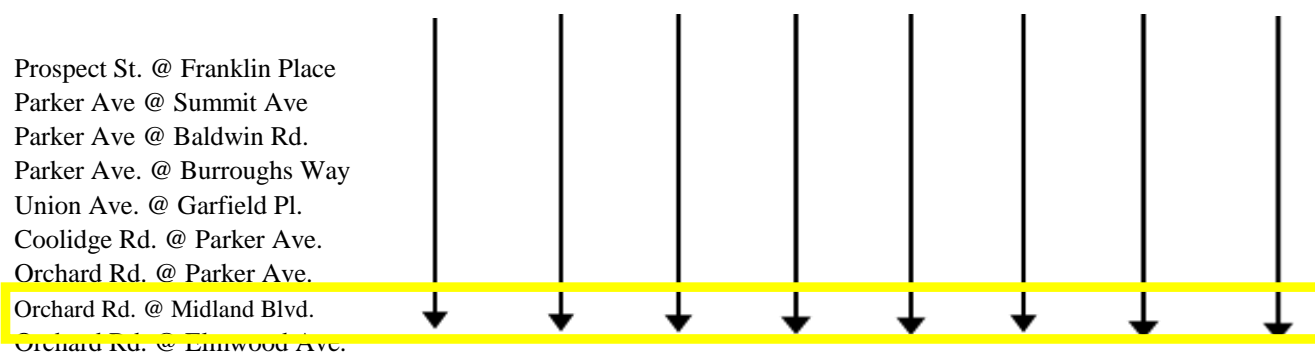

PARKER JITNEY SCHEDULE

MORNING DEPARTURE SCHEDULE

Location	Time	Time	Time	Time	Time	Time
Orchard Rd. @ Elmwood Ave.	5:58	6:41	7:07	7:38	8:11	8:44
Orchard Rd. @ Midland Blvd.	5:59	6:42	7:08	7:39	8:14	8:45
Orchard Rd. @ Parker Ave.	6:00	6:43	7:09	7:40	8:15	8:46
Coolidge Rd. @ Parker Ave.	6:01	6:44	7:10	7:41	8:16	8:47
Union Ave. @ Garfield Pl.	6:02	6:45	7:11	7:42	8:17	8:48
Parker Ave. @ Burroughs Way	6:03	6:46	7:12	7:43	8:18	8:49
Parker Ave @ Baldwin Rd.	6:04	6:47	7:13	7:44	8:19	8:50
Parker Ave @ Summit Ave	6:05	6:48	7:14	7:45	8:20	8:51
Prospect St. @ Franklin Place	6:06	6:49	7:15	7:46	8:21	8:52
Maplewood Train Station	6:08	6:50	7:17	7:48	8:23	8:53
Midtown Direct Departure	6:18	7:01	7:27	8:00	8:33	9:03
Hoboken Local Departure	6:29	7:06	7:45	8:15	8:41	

AFTERNOON / EVENING DEPARTURE SCHEDULE

Location	Time	Time	Time	Time	Time	Time	Time	Time
NYC Express Arrival	5:22	5:45	6:09	6:37	6:54	7:28	7:55	8:41
Hoboken Express Arrival	4:58	5:40	5:57/6:16	6:31	6:44	7:11	7:41	8:23
Maplewood Station Departure	5:28	5:51	6:22	6:43	7:00	7:34	8:01	8:47

Note: ALL A.M. PICK UP AND P.M. DEPARTURE TIMES ARE APPROXIMATES.